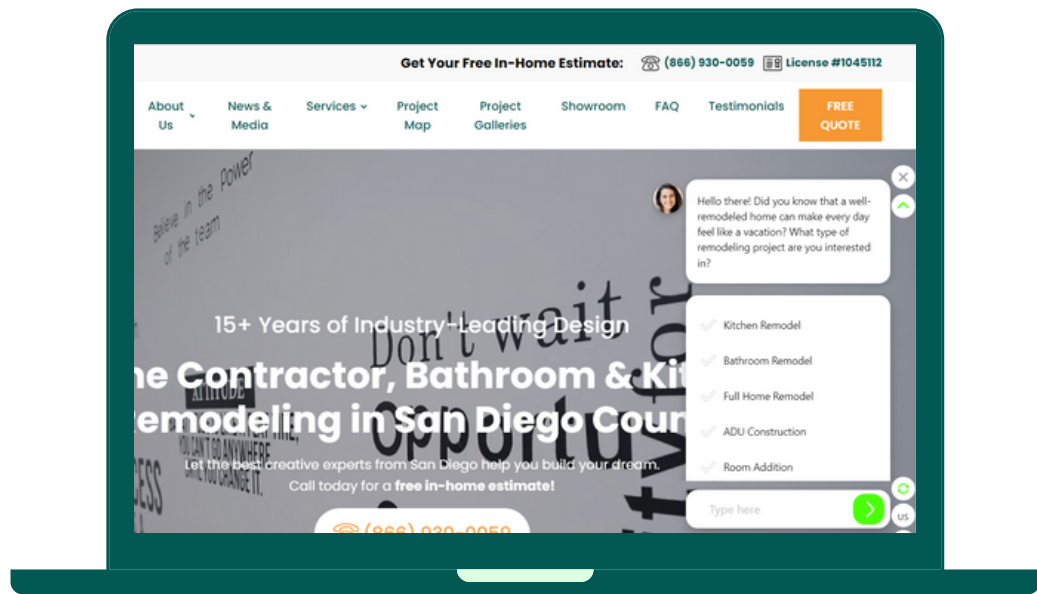

## HOME CONTRACTOR, BATHROOM & KITCHEN REMODELING

Creative Designs & Build was founded after working with the biggest construction companies in Southern California. Fifteen years of experience has molded them to one of the most skilled team in designing, building and remodeling. Today, they are the leading provider for home remodeling and addition services in San Diego County. And we have a reliable portfolio to back us up.

Visitors

1152

Total Leads & Appointments

75

Conversions

6.51 %

ROI (10x Industry Standards)

+ 1025%